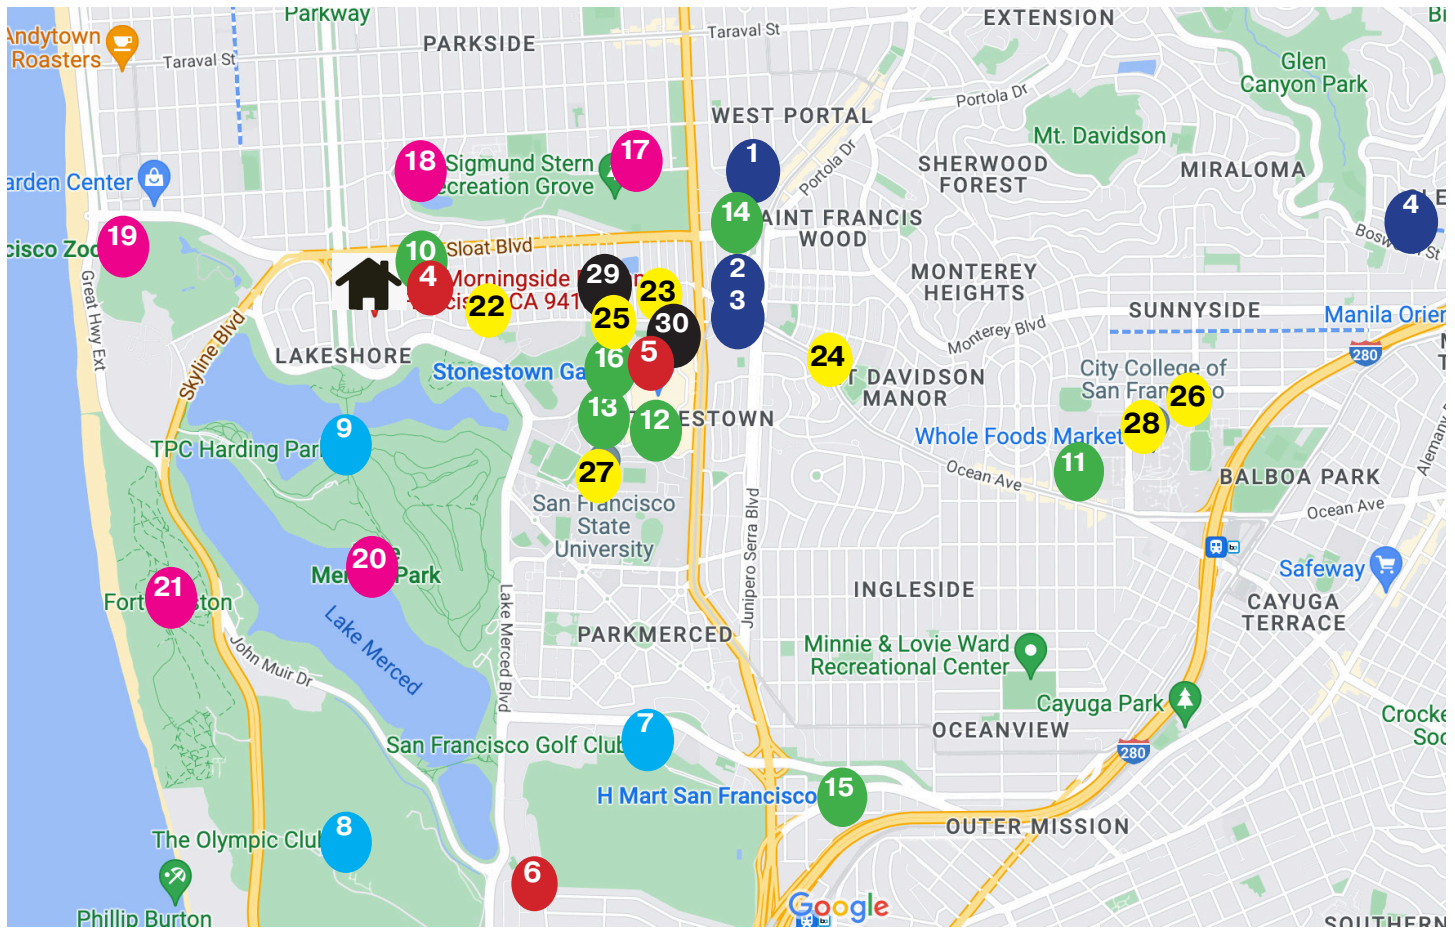

280 MORNINGSIDE DRIVE

NEIGHBORHOOD AMENITIES

280 MORNINGSIDE DRIVE

Walk Score = 76

Bike Score = 70

EAT/SHOP/PLAY

1. West Portal Village
2. Lakeside Village
3. Ocean Avenue Corridor

SHOPPING CENTERS

4. Lakeshore Plaza
5. Stonestown Galleria
6. Westlake Center

GOLF COURSES

7. SF Golf Club
8. Olympic Club
9. TPC Harding Park

GROCERY STORES

10. Lucky
11. Whole Foods
12. Trader Joes
13. Target
14. Safeway
15. H-Mart
16. Stonestown Farmers Market

PARKS & RECREATION

17. Stern Grove
18. Pine Lake Park
19. SF Zoo
20. Lake Merced
21. Ford Funston

SCHOOLS

22. Lakeshore Alternative Elementary
23. St. Stephen's Catholic
24. Aptos Middle
25. Lowell High
26. Archbishop Riordan High
27. SF State University
28. City College

GYM & FITNESS

29. Stonestown Family YMCA.
30. City Sports Club

TRANSPORTATION & TRANSIT

- Freeways 280/101
- West Portal Station (K,T,M Trains)
- 29, 18, 58, 28 Buses